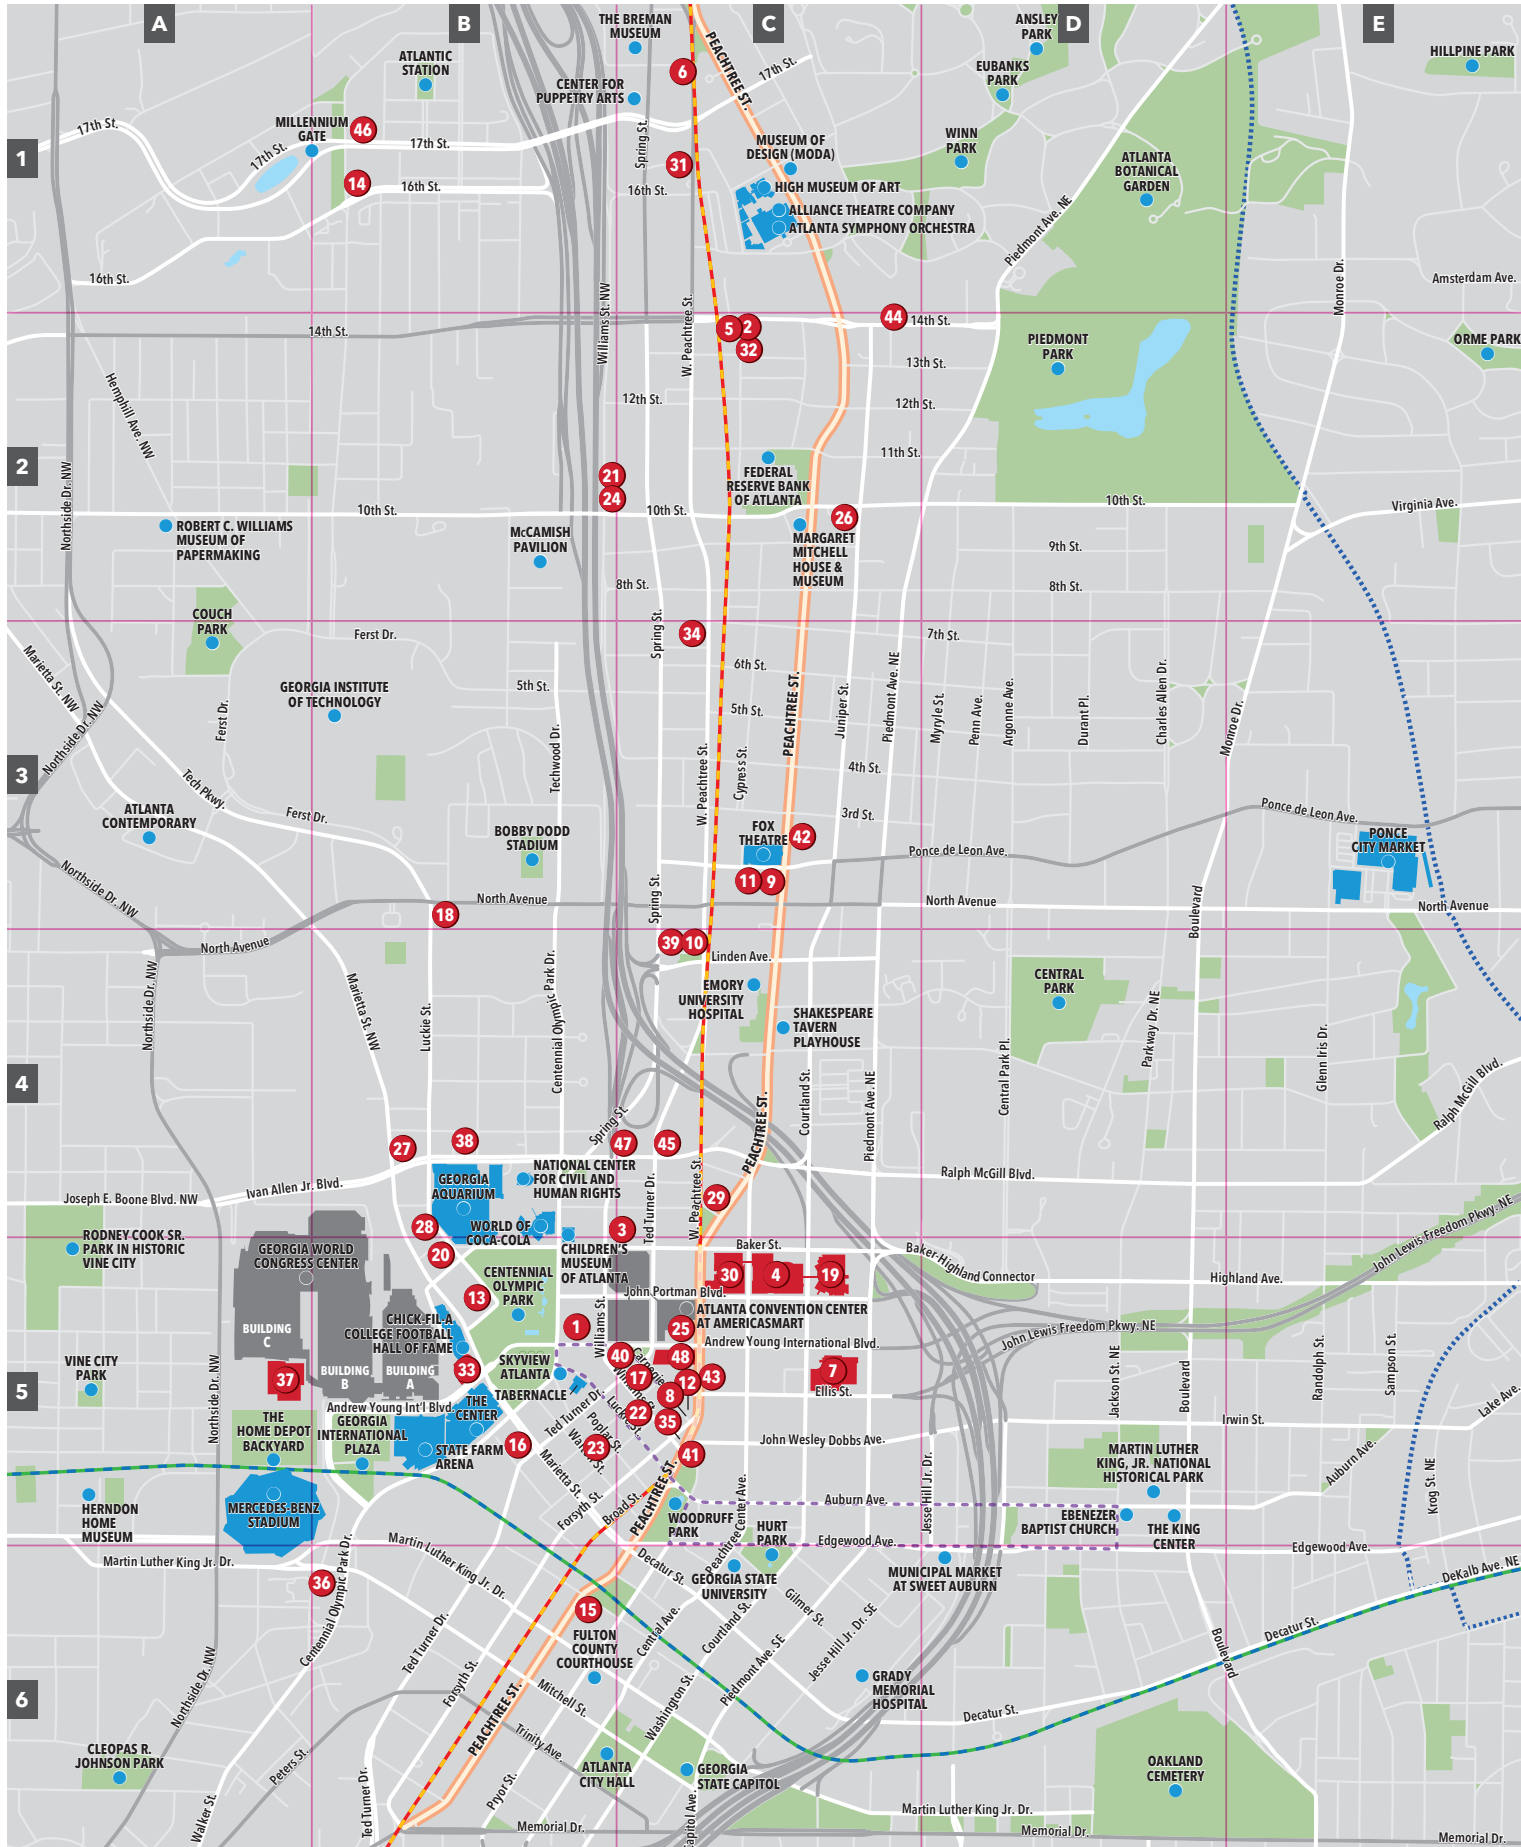

2025 ANCC NATIONAL MAGNET CONFERENCE AND PATHWAY TO EXCELLENCE CONFERENCE OCTOBER 8 - 10

#	Name	Grid	Distance to Event
1	AC Hotel Atlanta Downtown	B-5	.3 mi
2	AC Hotel by Marriott Atlanta Midtown	C-2	3.2 mi
3	Aloft Atlanta Downtown	C-4	0.6 mi
4	Atlanta Marriott Marquis	C-5	0.7 mi
5	Atlanta Marriott Suites Midtown	C-2	3.1 mi
6	Canopy by Hilton Atlanta Midtown	C-1	3.2 mi
7	Courtland Grand Hotel, Trademark Collection by Wyndham	C-5	.8 mi
8	Courtyard Atlanta Downtown	C-5	.5 mi
9	Courtyard Atlanta Midtown	C-3	1.7 mi
10	Crowne Plaza Atlanta Midtown	C-4	1.3 mi
11	Element Atlanta Midtown	C-3	1.7 mi
12	Ellis Hotel Downtown	C-5	.6 mi
13	Embassy Suites Atlanta at Centennial Park	B-5	.2 mi
14	Embassy Suites Atlanta Midtown	B-1	3.2 mi
15	The Connally Hotel Downtown Atlanta, Ascend Hotel Collection	B-6	1.5 mi
16	Glenn Hotel - A Marriott Autograph Collection Hotel	B-5	.3 mi
17	Hampton Inn G Suites Atlanta-Downtown	C-5	.4 mi
18	Hampton Inn Atlanta Georgia Tech - Downtown	B-3	1.1 mi
19	Hilton Atlanta	C-5	.7 mi
20	Hilton Garden Inn Atlanta Downtown	B-5	.3 mi
21	Hilton Garden Inn Atlanta Midtown	B-2	2.2 mi
22	Holiday Inn Express G Suites Atlanta Downtown	C-5	.9 mi
23	Home2 Suites by Hilton Atlanta Downtown	B-5	.4 mi
24	Homewood Suites Atlanta Midtown	B-2	2.1 mi

#	Name	Grid	Distance to Event
25	Hotel Indigo Atlanta Downtown	C-5	.6 mi
26	Hyatt Centric Midtown Atlanta	C-2	2.3 mi
27	Hyatt House Atlanta/Downtown	B-4	.5 mi
28	Hyatt Place Atlanta Centennial Park	B-4	.4 mi
29	Hyatt Place Atlanta Downtown	C-4	1 mi
30	Hyatt Regency Atlanta	C-5	.7 mi
31	Kimpton Shane Hotel	C-1	2.6 mi
32	Moxy Hotel Midtown	C-2	2.8 mi
33	Omni Atlanta Hotel at Centennial Park	B-5	Connected
34	Renaissance Atlanta Midtown	C-3	1.8 mi
35	Residence Inn by Marriott Atlanta Downtown	C-5	1 mi
36	REVERB by Hard Rock Downtown Atlanta	B-6	.3 mi
37	Signia by Hilton Atlanta Georgia World Congress Center	A-5	Connected
38	SpringHill Suites Atlanta Downtown	B-4	.6 mi
39	Staybridge Suites Atlanta - Midtown	C-4	1.4 mi
40	The American Hotel Atlanta Downtown, Tapestry Collection by Hilton	B-1	.4 mi
41	The Candler Hotel Atlanta, Curio Collection by Hilton	C-5	.6 mi
42	The Georgian Terrace Hotel	C-3	1.8 mi
43	The Ritz-Carlton, Atlanta	C-5	.6 mi
44	The Starling, Curio Collection by Hilton	C-2	3 mi
45	Twelve Downtown, Autograph Collection	C-4	1.2 mi
46	Twelve Midtown, Autograph Collection	C-5	3 mi
47	W Atlanta Downtown	C-4	.8 mi
48	The Westin Peachtree Plaza	C-5	.5 mi

Below are the hotels that are within walking distance to the Georgia World Congress Center and will not be included in the hotel shuttle service

#	Name	Grid	Distance to Event
13	Embassy Suites Atlanta at Centennial Park	B-5	.2 mi
16	Glenn Hotel - A Marriott Autograph Collection Hotel	B-5	.3 mi
20	Hilton Garden Inn Atlanta Downtown	B-5	.3 mi
28	Hyatt Place Atlanta Centennial Park	B-4	.4 mi
33	Omni Atlanta Hotel at Centennial Park	B-5	Connected
36	REVERB by Hard Rock Downtown Atlanta	B-6	.3 mi
37	Signia by Hilton Atlanta Georgia World Congress Center	A-5	Connected